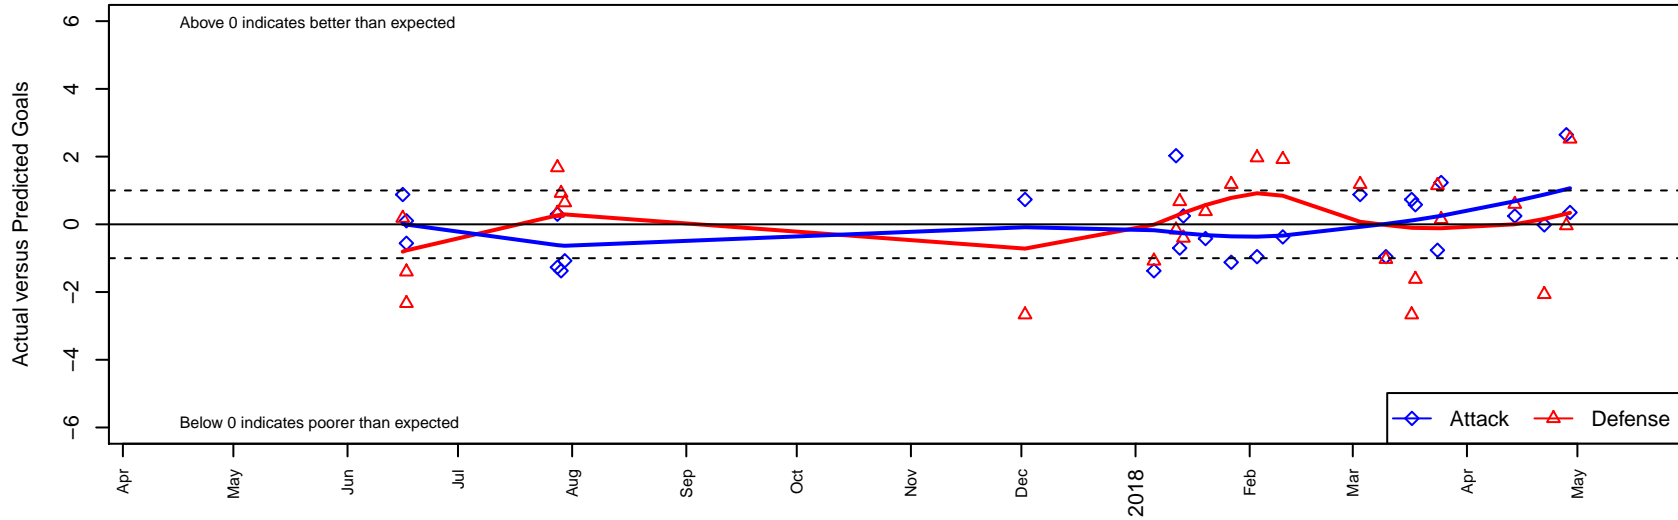

# PSA Force G02

Pilchuck Soccer Alliance  
 Marysville, WA  
 G02 total strength=1273  
 attack=7.67 defense=3.46  
 fall league = NPSL Div 1 (02) U16  
 notes= Holmquist 2016

alt names used:  
 PSA Force G02 Huestis  
 PSA Force G02\_Huestis  
 PSA Force G02\_Huestis  
 PSA G02 Force\_Huestis  
 Pilchuck Soccer Alliance – GU16

Venues played:  
 2017 Skagit Firecracker Div. 1 U16  
 2017 Crossfire Select U16 Gold  
 2017 NPSL Division 1 (02) U16  
 2017 PacNW Winter Classic 2002 Showcase P  
 2017 WYS Presidents Cup G02 Division 2

**PSA Force G02**  
 Dots are actual minus expected GF (blue circles) and GA (red triangles).  
 Blue line is smoothed change in attack strength. Red is smoothed change in defense strength.

**attack and defense variance (black dot)  
relative to other teams  
and top 10 in region**