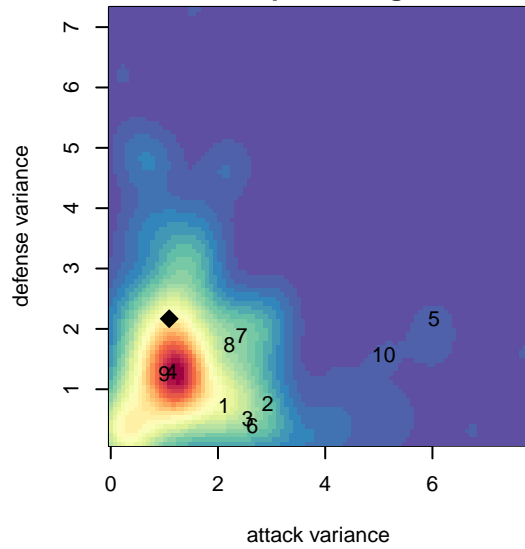

# PSA Force G02

Pilchuck Soccer Alliance  
 Marysville, WA  
 G02 total strength=1273  
 attack=7.67 defense=3.46  
 fall league = NPSL Div 1 (02) U16  
 notes= Holmquist 2016

alt names used:  
 PSA Force G02 Huestis  
 PSA Force G02\_Huestis  
 PSA Force G02\_Huestis  
 PSA G02 Force\_Huestis  
 Pilchuck Soccer Alliance – GU16

Venues played:  
 2017 Skagit Firecracker Div. 1 U16  
 2017 Crossfire Select U16 Gold  
 2017 NPSL Division 1 (02) U16  
 2017 PacNW Winter Classic 2002 Showcase P  
 2017 WYS Presidents Cup G02 Division 2

**PSA Force G02**  
 Dots are actual minus expected GF (blue circles) and GA (red triangles).  
 Blue line is smoothed change in attack strength. Red is smoothed change in defense strength.

**attack and defense variance (black dot)  
relative to other teams  
and top 10 in region**