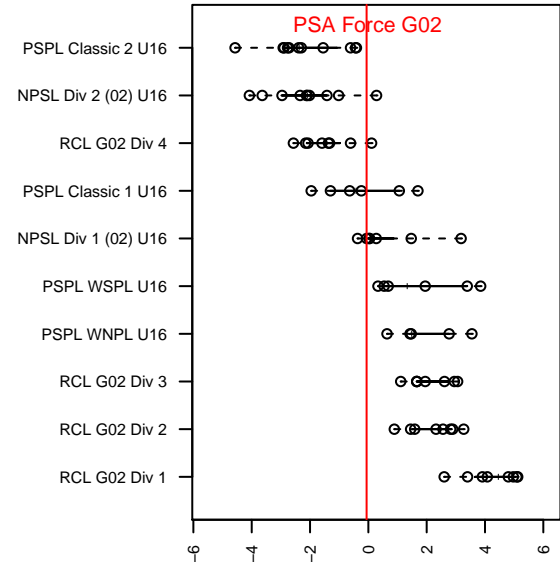

**attack and defense rating
relative to others at age
and all opponents in last 13 months**